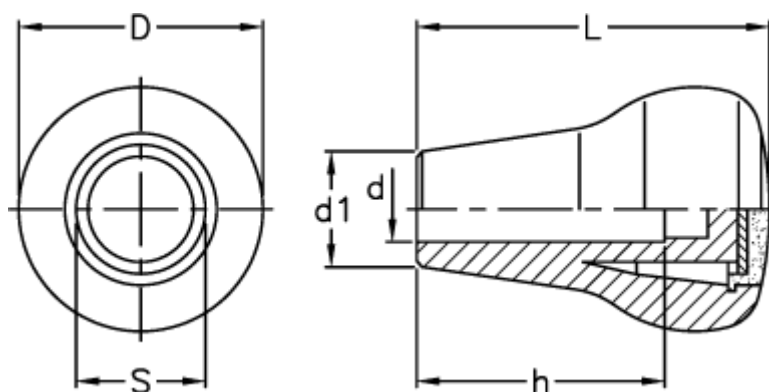

Article number: 2304026611

Description: E+G Handle w/transparent cap  
IEL.65 N-10-H

## Measures

$d = 10$

$D = 45$

$d1 = 21$

$h = 50$

$L = 65$

$S = 25$